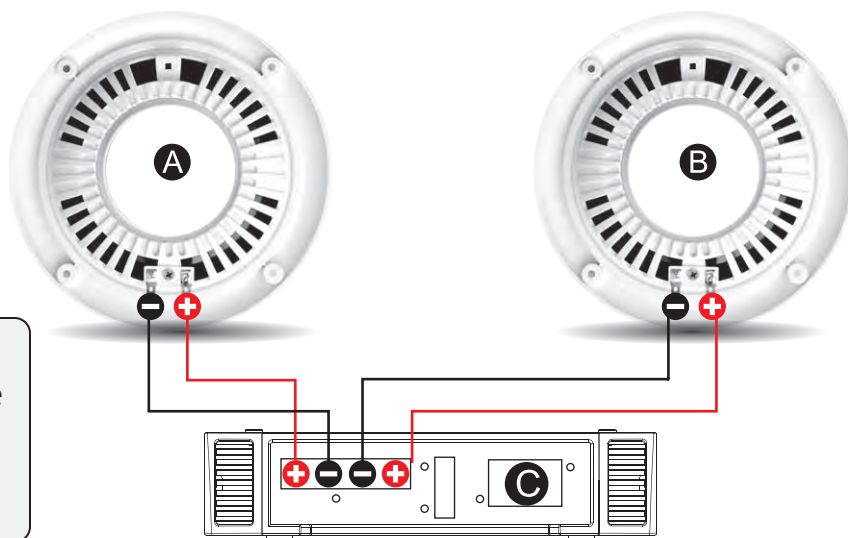

Features:

- Includes (2) Component Speakers
- Waterproof & Weather-Resistant Design
- Rugged Marine Grade Construction
- Low-Profile Slim Style Speaker Housing
- 2-Way Full Range Stereo Sound Reproduction
- Molded ABS Machined Basket and Grill
- Universal Standard OEM Replacement Size
- For Boat, Marine Watercraft & Off-Road Vehicles

What's in the Box:

- (2) Marine Speakers
- (2) Speaker Connection Wires, 9.8' ft.

Technical Specs:

- Voice Coil Type: Aluminum
- Construction Material: Engineered ABS
- Impedance: 4 Ohm

Speaker Wiring

Models: PLMRS4W - PLMRS4B
PLMRS5W - PLMRS5B
PLMRS6W - PLMRS6B
Speaker Pairs

- Connect the red and black cables to their respective positive and negative terminals.
- Speakers 'A' and 'B' connect to an amplifier source 'C'

Speaker Wiring

Models: PLMRS43WL - PLMRS43BL
PLMRS53WL - PLMRS53BL
PLMRS63WL - PLMRS63BL
Speaker Pairs Built-in LED Lights