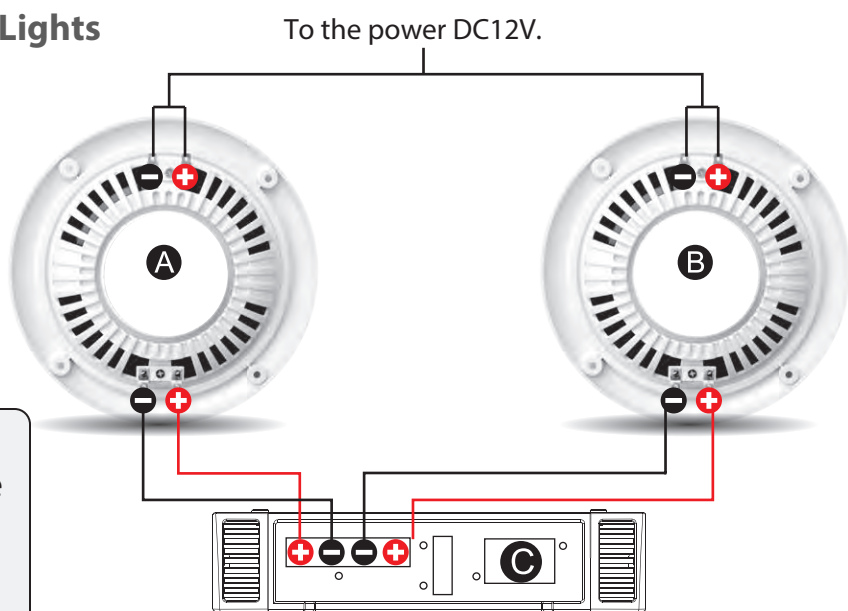

- Connect the red and black cables to their respective positive and negative terminals.
- Speakers 'A' and 'B' connect to an amplifier source 'C'