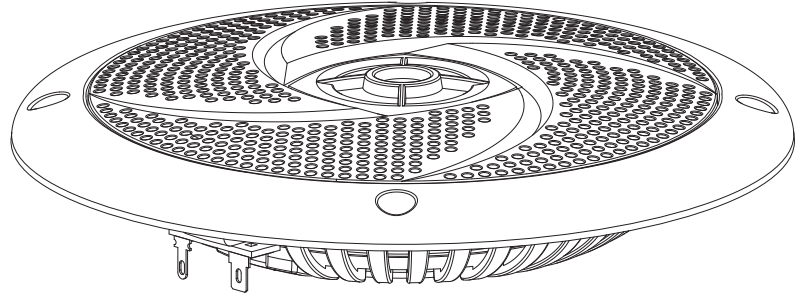

# PYLE

PyleUSA.com

**Model: PLMRS4W - PLMRS4B**

4" -inch Speaker Pairs

**Model: PLMRS43WL - PLMRS43BL**

4" -inch Speaker Pairs with Built-in LED Lights

**Model: PLMRS5W - PLMRS5B**

5.25" -inch Speaker Pairs

**Model: PLMRS53WL - PLMRS53BL**

5.25" -inch Speaker Pairs with Built-in LED Lights

**Model: PLMRS6W - PLMRS6B**

6.5" -inch Speaker Pairs

**Model: PLMRS63WL - PLMRS63BL**

6.5" -inch Speaker Pairs with Built-in LED Lights